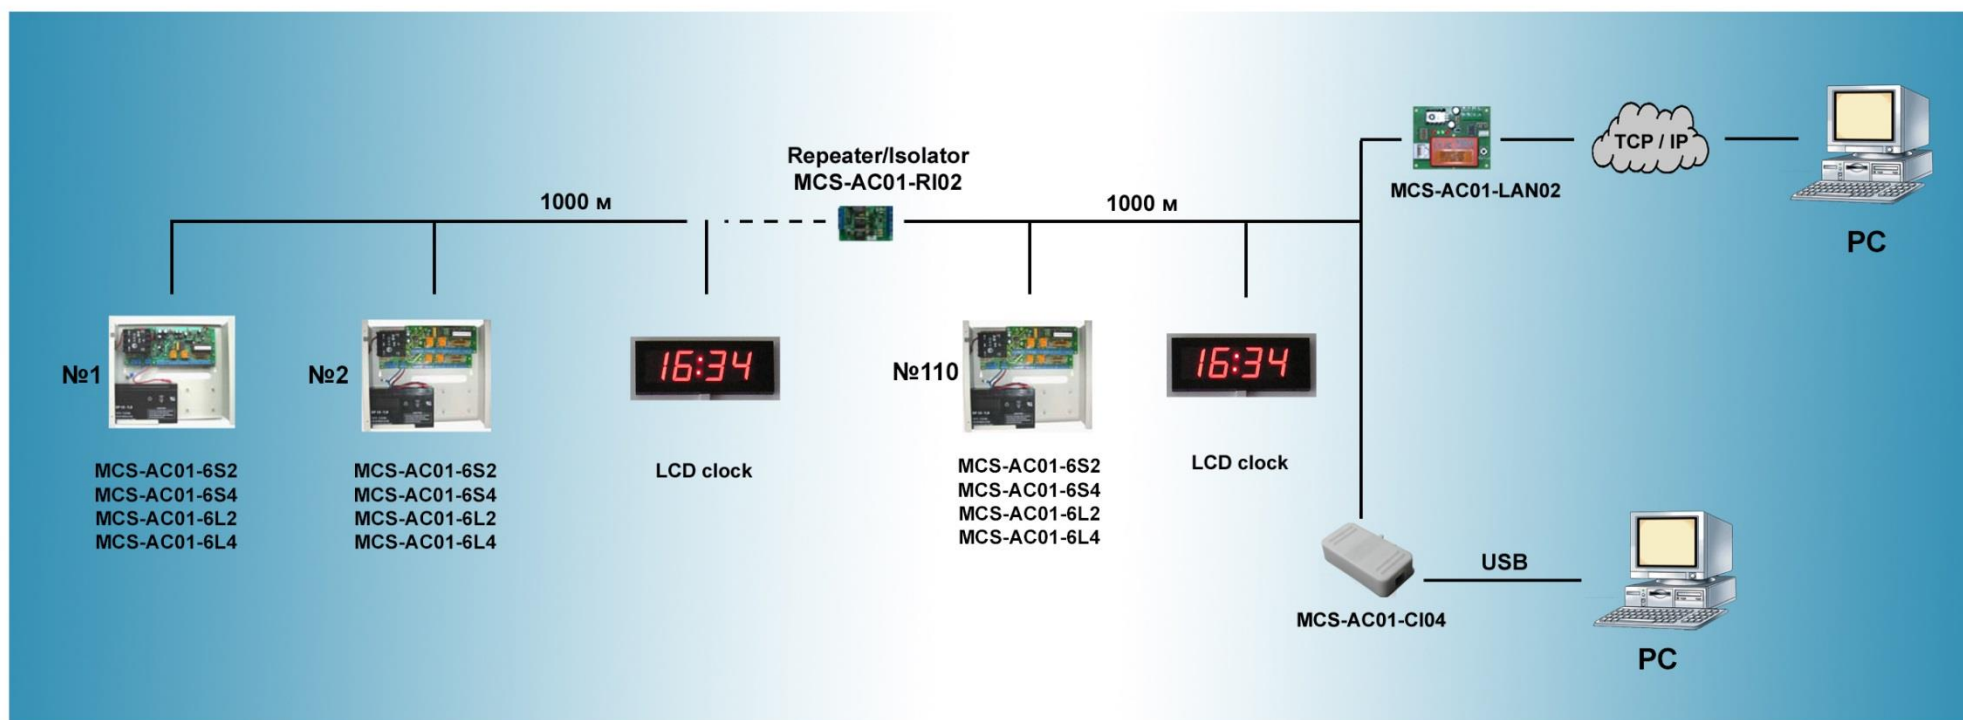

Global Communication Diagram Of Controllers MCS-AC01-6S2 / 6S4 / 6L2 / 6L4

Connection Diagram Of Controller MCS-AC01-6S2/6S4/6L2/6L4

Connection Diagram Of Controllers In Local Network

One Door Access And Time Attendance System

MCS-AC01-6S2

MCS-AC01-CI04

PC

Emergency exit button

Open/Close door sensor

Electric lock

LCD clock

Readers for entering / exit