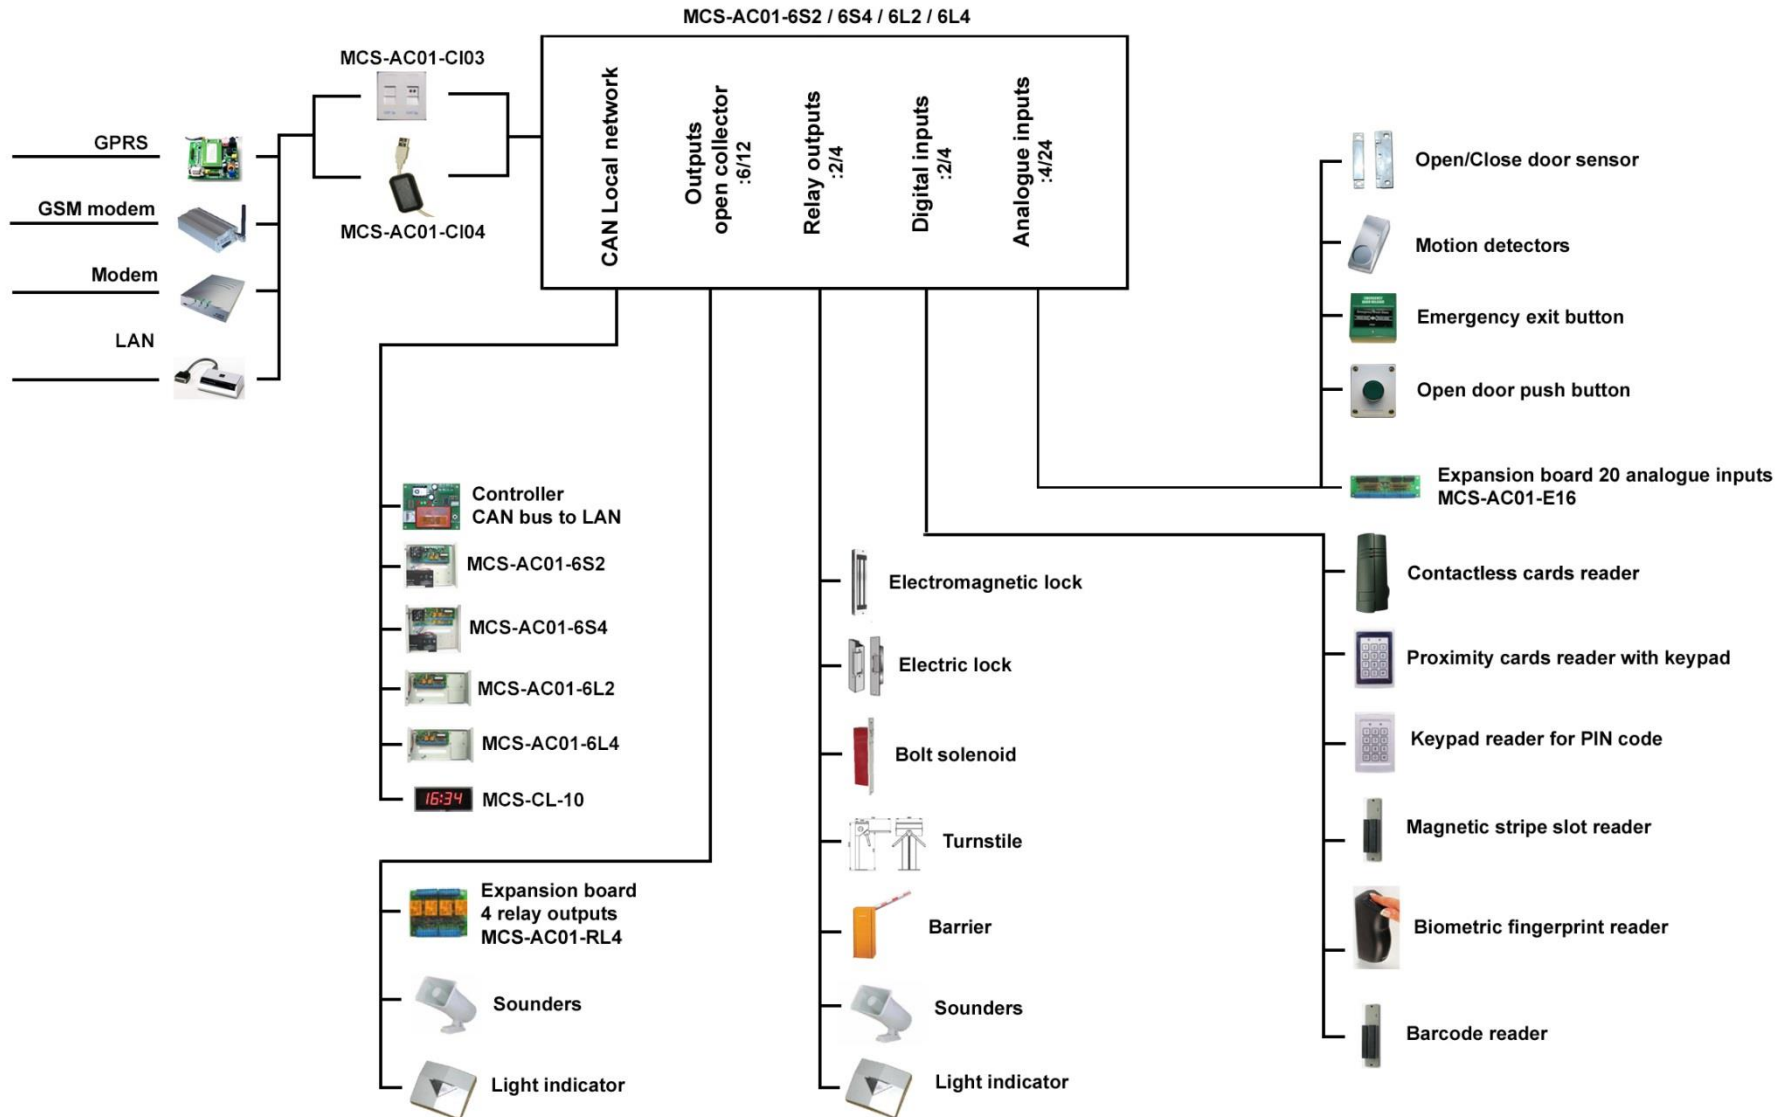

Global Communication Diagram Of Controllers MCS-AC01-6S2 / 6S4 / 6L2 / 6L4

Connection Diagram Of Controller MCS-AC01-6S2/6S4/6L2/6L4

Connection Diagram Of Controllers In Local Network

One Door Access And Time Attendance System

MCS-AC01-6S2

MCS-AC01-CI04

PC

Emergency exit button

Open/Close door sensor

Electric lock

LCD clock

Readers for entering / exit