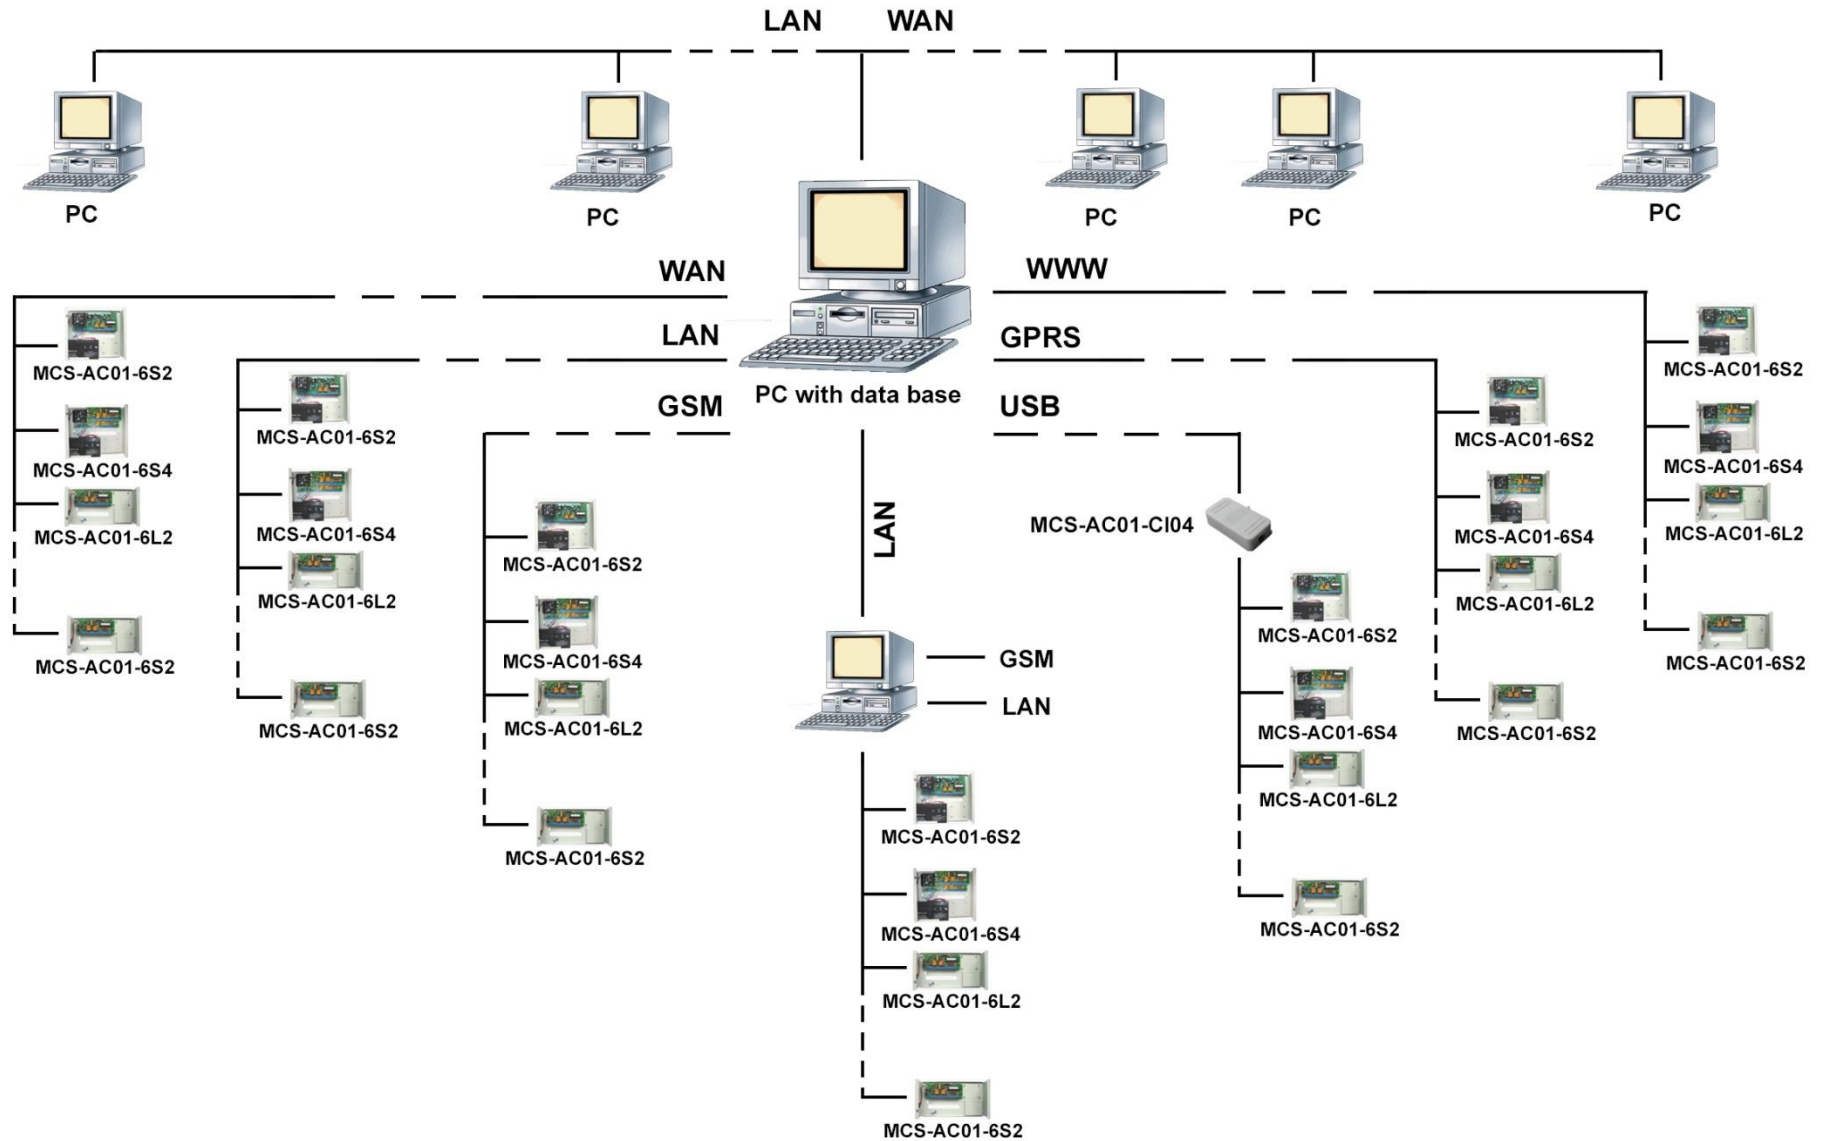

Global Communication Diagram Of Controllers MCS-AC01-6S2 / 6S4 / 6L2 / 6L4

Connection Diagram Of Controller MCS-AC01-6S2/6S4/6L2/6L4

Connection Diagram Of Controllers In Local Network

One Door Access And Time Attendance System

MCS-AC01-6S2

MCS-AC01-CI04

PC

Emergency exit button

Open/Close door sensor

Electric lock

LCD clock

Readers for entering / exit